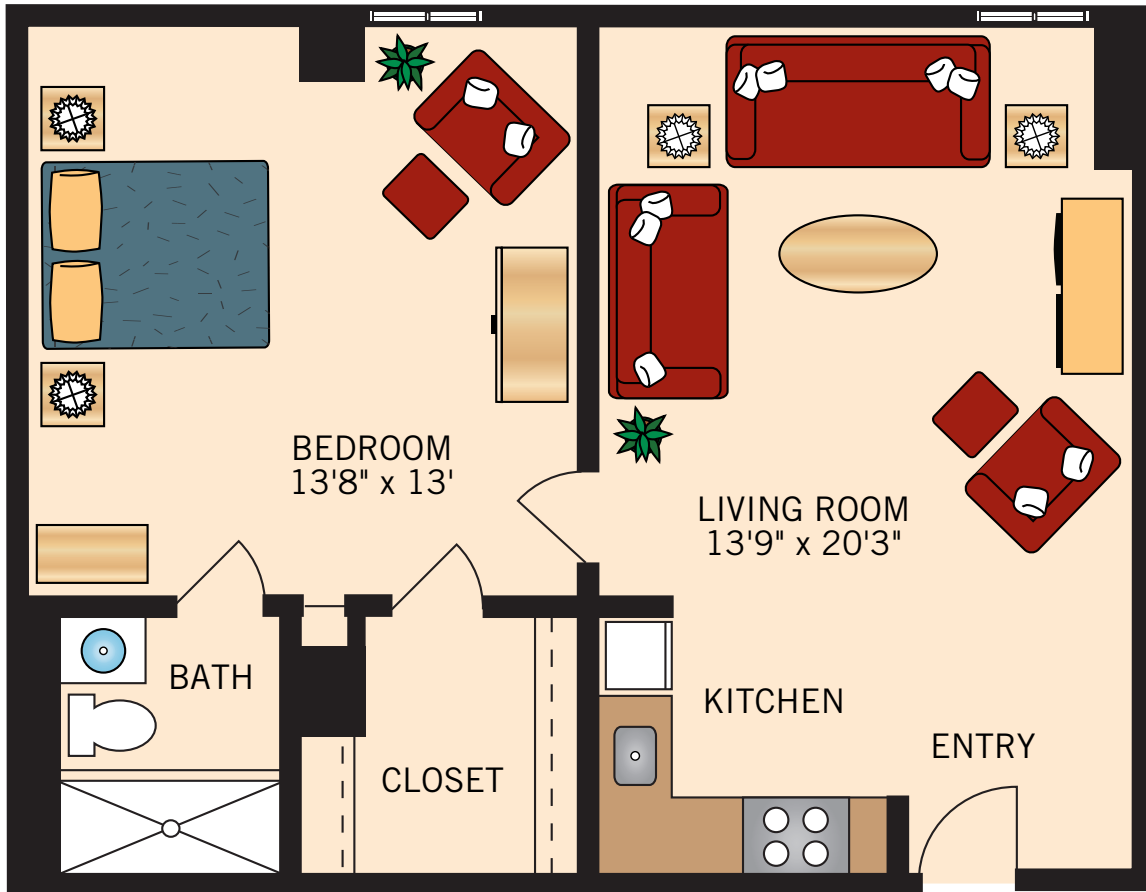

**MT. VERNON
STUDIO**

357 Square Feet

Floor plans are not to scale and are shown for comparative purposes only.
Actual apartment floor plans may have minor variations.

MONTICELLO STUDIO

404 Square Feet

Floor plans are not to scale and are shown for comparative purposes only.
Actual apartment floor plans may have minor variations.

WASHINGTON
ONE BEDROOM
524 Square Feet

Floor plans are not to scale and are shown for comparative purposes only.
Actual apartment floor plans may have minor variations.

LINCOLN
ONE BEDROOM
540 Square Feet

Floor plans are not to scale and are shown for comparative purposes only.
Actual apartment floor plans may have minor variations.

JEFFERSON
ONE BEDROOM
717 Square Feet

Floor plans are not to scale and are shown for comparative purposes only.
Actual apartment floor plans may have minor variations.

ALLEGHENY
TWO BEDROOM
823 Square Feet

Floor plans are not to scale and are shown for comparative purposes only.
Actual apartment floor plans may have minor variations.

POTOMAC
TWO BEDROOM
881 Square Feet