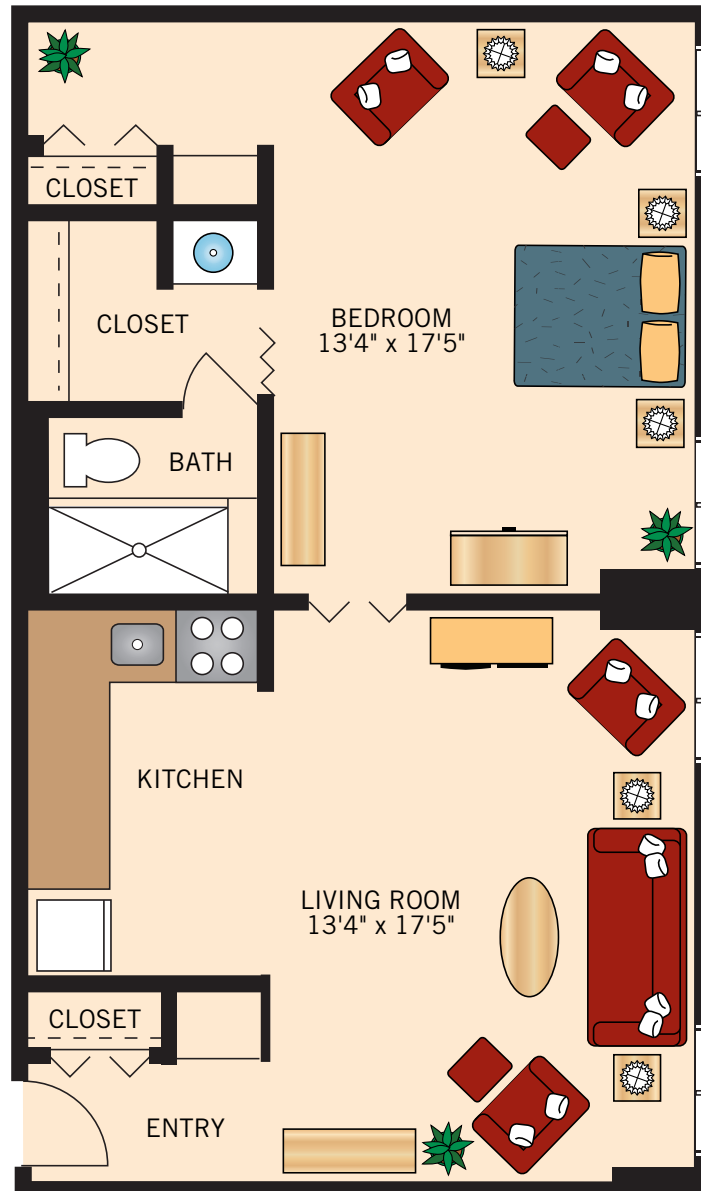

**MT. VERNON
STUDIO**

357 Square Feet

Floor plans are not to scale and are shown for comparative purposes only.
Actual apartment floor plans may have minor variations.

MONTICELLO STUDIO

404 Square Feet

Floor plans are not to scale and are shown for comparative purposes only.
Actual apartment floor plans may have minor variations.

WASHINGTON
ONE BEDROOM
524 Square Feet

Floor plans are not to scale and are shown for comparative purposes only.
Actual apartment floor plans may have minor variations.

LINCOLN
ONE BEDROOM
540 Square Feet

Floor plans are not to scale and are shown for comparative purposes only.
Actual apartment floor plans may have minor variations.

JEFFERSON
ONE BEDROOM
717 Square Feet

Floor plans are not to scale and are shown for comparative purposes only.
Actual apartment floor plans may have minor variations.

ALLEGHENY
TWO BEDROOM
823 Square Feet

Floor plans are not to scale and are shown for comparative purposes only.
Actual apartment floor plans may have minor variations.

POTOMAC
TWO BEDROOM
881 Square Feet