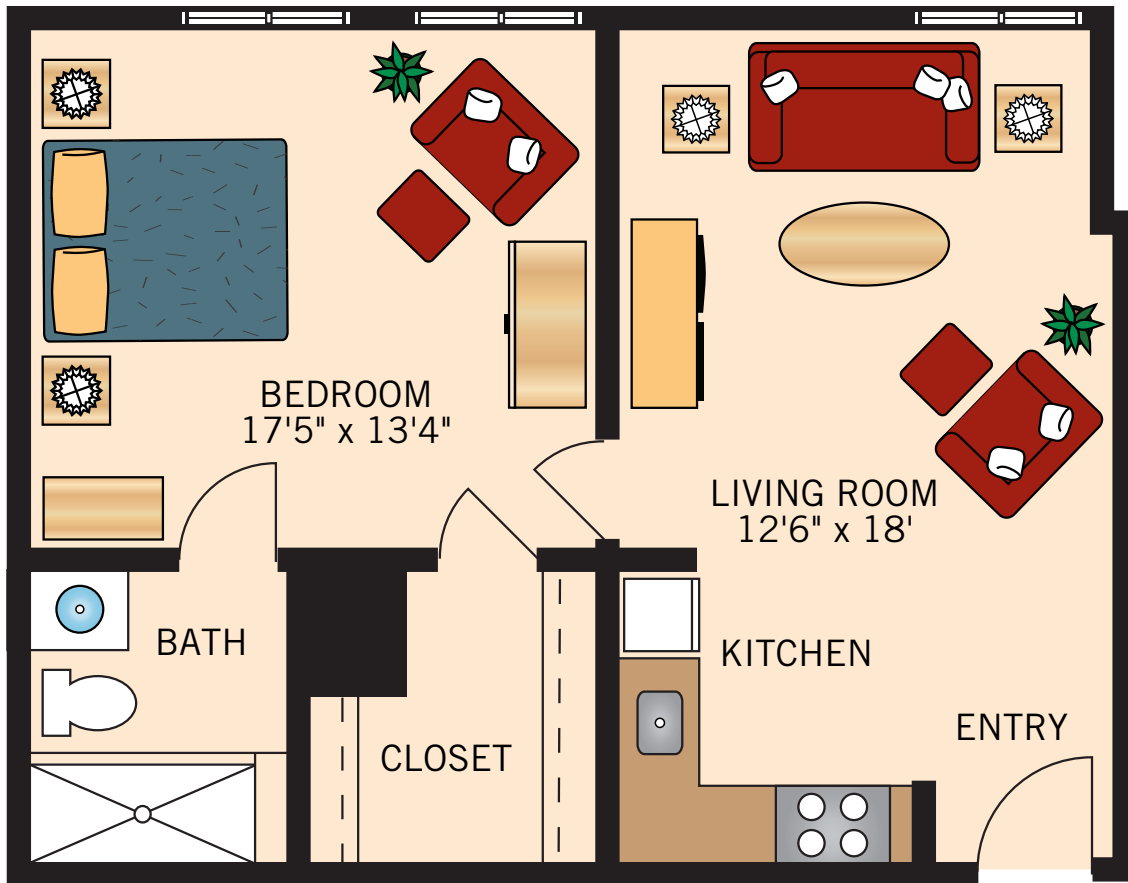

**MT. VERNON
STUDIO**

357 Square Feet

Floor plans are not to scale and are shown for comparative purposes only.
Actual apartment floor plans may have minor variations.

MONTICELLO STUDIO

404 Square Feet

Floor plans are not to scale and are shown for comparative purposes only.
Actual apartment floor plans may have minor variations.

WASHINGTON
ONE BEDROOM
524 Square Feet

Floor plans are not to scale and are shown for comparative purposes only.
Actual apartment floor plans may have minor variations.

LINCOLN
ONE BEDROOM
540 Square Feet

Floor plans are not to scale and are shown for comparative purposes only.
Actual apartment floor plans may have minor variations.

JEFFERSON
ONE BEDROOM
717 Square Feet

Floor plans are not to scale and are shown for comparative purposes only.
Actual apartment floor plans may have minor variations.

ALLEGHENY
TWO BEDROOM
823 Square Feet

Floor plans are not to scale and are shown for comparative purposes only.
Actual apartment floor plans may have minor variations.

POTOMAC
TWO BEDROOM
881 Square Feet