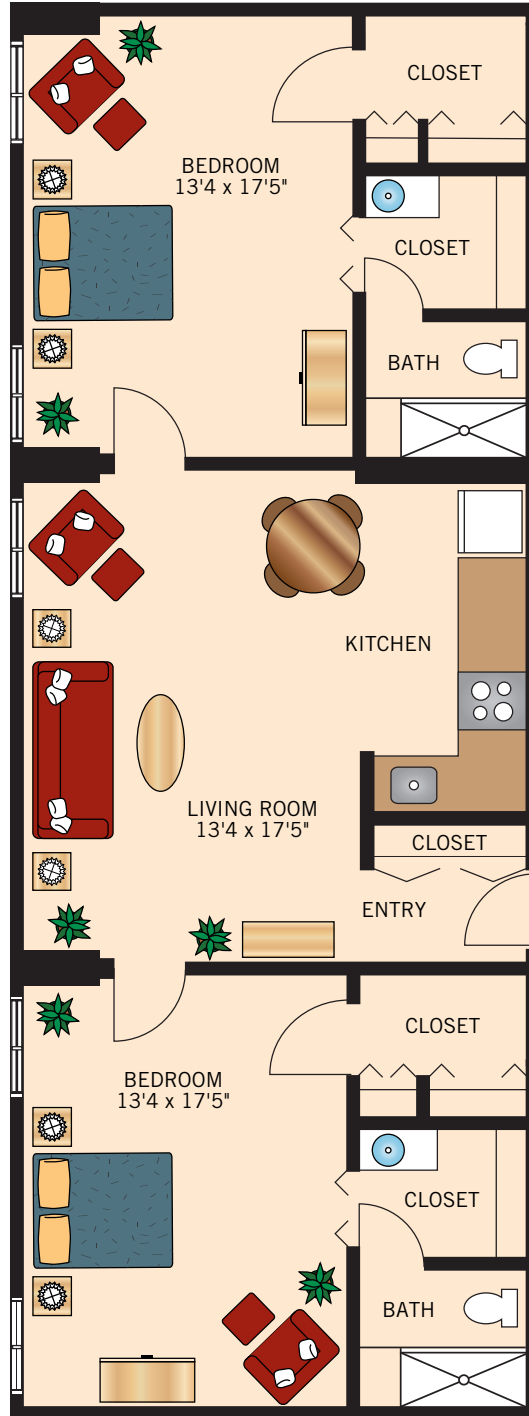

CHESAPEAKE
TWO BEDROOM
954 Square Feet

Floor plans are not to scale and are shown for comparative purposes only.
Actual apartment floor plans may have minor variations.