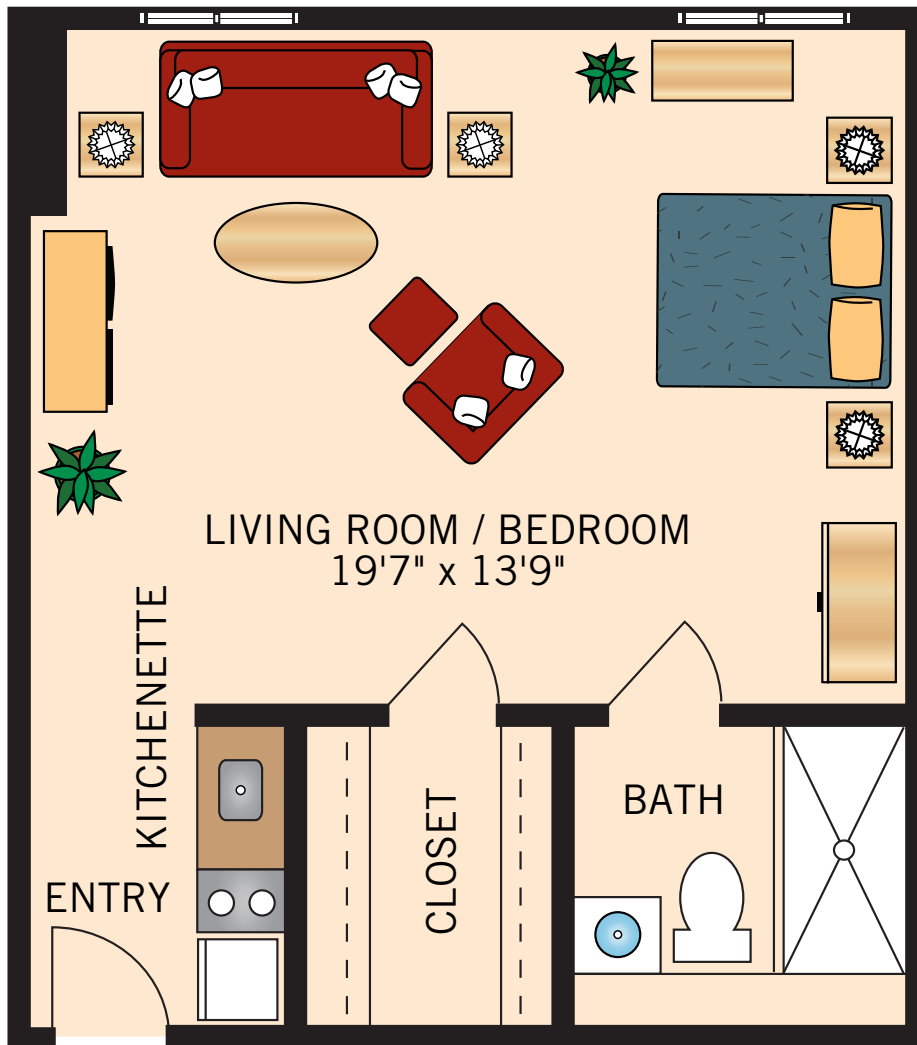

**MT. VERNON
STUDIO**

357 Square Feet

Floor plans are not to scale and are shown for comparative purposes only.
Actual apartment floor plans may have minor variations.

MONTICELLO STUDIO

404 Square Feet

Floor plans are not to scale and are shown for comparative purposes only.
Actual apartment floor plans may have minor variations.

WASHINGTON
ONE BEDROOM
524 Square Feet

Floor plans are not to scale and are shown for comparative purposes only.
Actual apartment floor plans may have minor variations.

LINCOLN
ONE BEDROOM
540 Square Feet

Floor plans are not to scale and are shown for comparative purposes only.
Actual apartment floor plans may have minor variations.

JEFFERSON
ONE BEDROOM
717 Square Feet

Floor plans are not to scale and are shown for comparative purposes only.
Actual apartment floor plans may have minor variations.

ALLEGHENY
TWO BEDROOM
823 Square Feet

Floor plans are not to scale and are shown for comparative purposes only.
Actual apartment floor plans may have minor variations.

POTOMAC
TWO BEDROOM
881 Square Feet