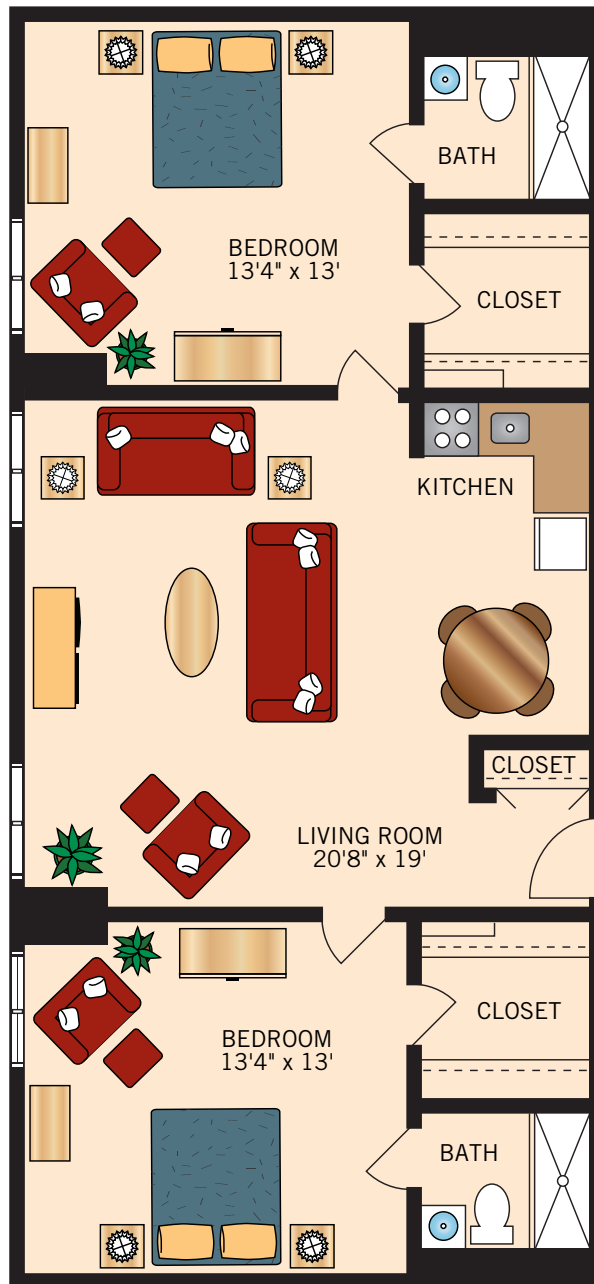

WASHINGTON
ONE BEDROOM
524 Square Feet

Floor plans are not to scale and are shown for comparative purposes only.
Actual apartment floor plans may have minor variations.

LINCOLN
ONE BEDROOM
540 Square Feet

Floor plans are not to scale and are shown for comparative purposes only.
Actual apartment floor plans may have minor variations.

JEFFERSON
ONE BEDROOM
717 Square Feet

Floor plans are not to scale and are shown for comparative purposes only.
Actual apartment floor plans may have minor variations.

ALLEGHENY
TWO BEDROOM
823 Square Feet

Floor plans are not to scale and are shown for comparative purposes only.
Actual apartment floor plans may have minor variations.

POTOMAC
TWO BEDROOM
881 Square Feet

Floor plans are not to scale and are shown for comparative purposes only.
Actual apartment floor plans may have minor variations.

BLUE RIDGE
TWO BEDROOM
932 Square Feet

Floor plans are not to scale and are shown for comparative purposes only.
Actual apartment floor plans may have minor variations.