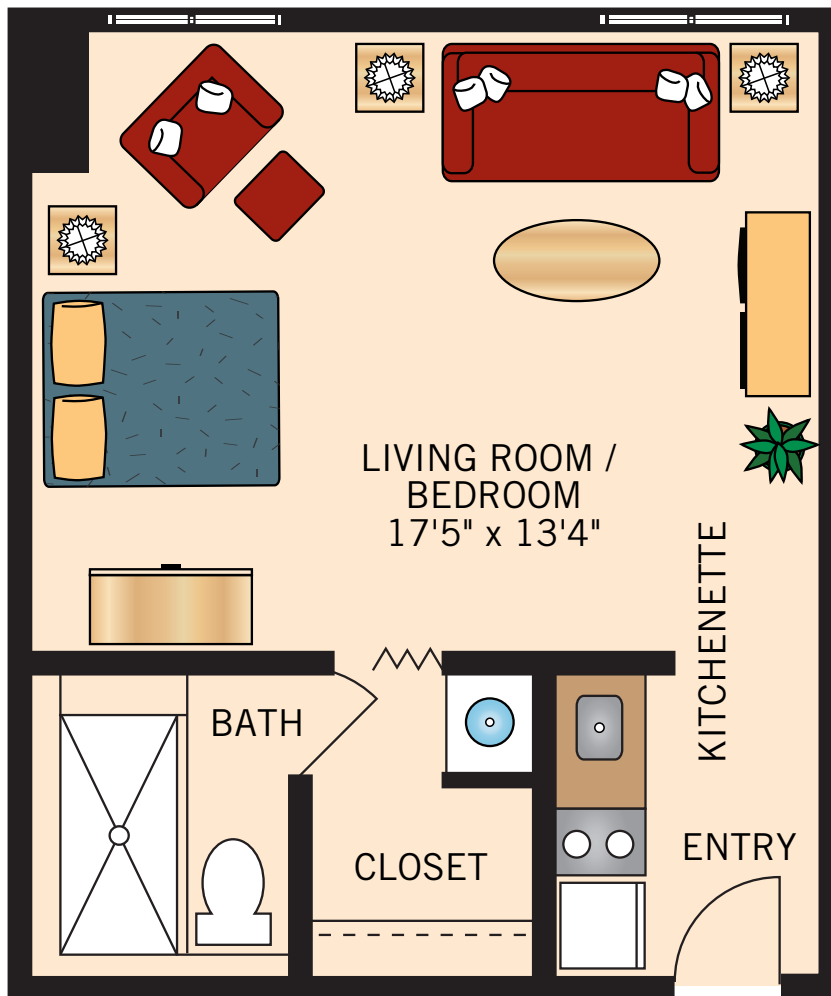

**MT. VERNON
STUDIO**

357 Square Feet

Floor plans are not to scale and are shown for comparative purposes only.
Actual apartment floor plans may have minor variations.

MONTICELLO STUDIO

404 Square Feet

Floor plans are not to scale and are shown for comparative purposes only.
Actual apartment floor plans may have minor variations.

WASHINGTON
ONE BEDROOM
524 Square Feet

Floor plans are not to scale and are shown for comparative purposes only.
Actual apartment floor plans may have minor variations.

LINCOLN
ONE BEDROOM
540 Square Feet

Floor plans are not to scale and are shown for comparative purposes only.
Actual apartment floor plans may have minor variations.

JEFFERSON
ONE BEDROOM
717 Square Feet

Floor plans are not to scale and are shown for comparative purposes only.
Actual apartment floor plans may have minor variations.

ALLEGHENY
TWO BEDROOM
823 Square Feet

Floor plans are not to scale and are shown for comparative purposes only.
Actual apartment floor plans may have minor variations.

POTOMAC
TWO BEDROOM
881 Square Feet