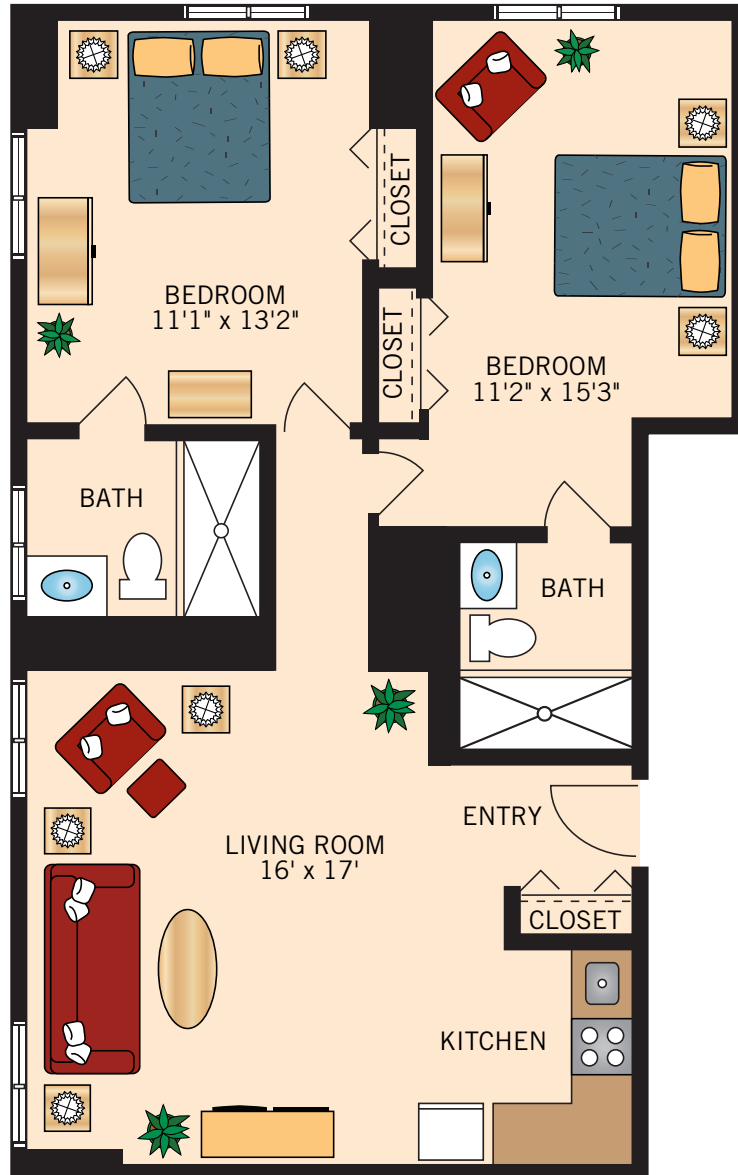

**MT. VERNON
STUDIO**

357 Square Feet

Floor plans are not to scale and are shown for comparative purposes only.
Actual apartment floor plans may have minor variations.

MONTICELLO STUDIO

404 Square Feet

Floor plans are not to scale and are shown for comparative purposes only.
Actual apartment floor plans may have minor variations.

WASHINGTON
ONE BEDROOM
524 Square Feet

Floor plans are not to scale and are shown for comparative purposes only.
Actual apartment floor plans may have minor variations.

LINCOLN
ONE BEDROOM
540 Square Feet

Floor plans are not to scale and are shown for comparative purposes only.
Actual apartment floor plans may have minor variations.

JEFFERSON
ONE BEDROOM
717 Square Feet

Floor plans are not to scale and are shown for comparative purposes only.
Actual apartment floor plans may have minor variations.

ALLEGHENY
TWO BEDROOM
823 Square Feet

Floor plans are not to scale and are shown for comparative purposes only.
Actual apartment floor plans may have minor variations.

POTOMAC
TWO BEDROOM
881 Square Feet