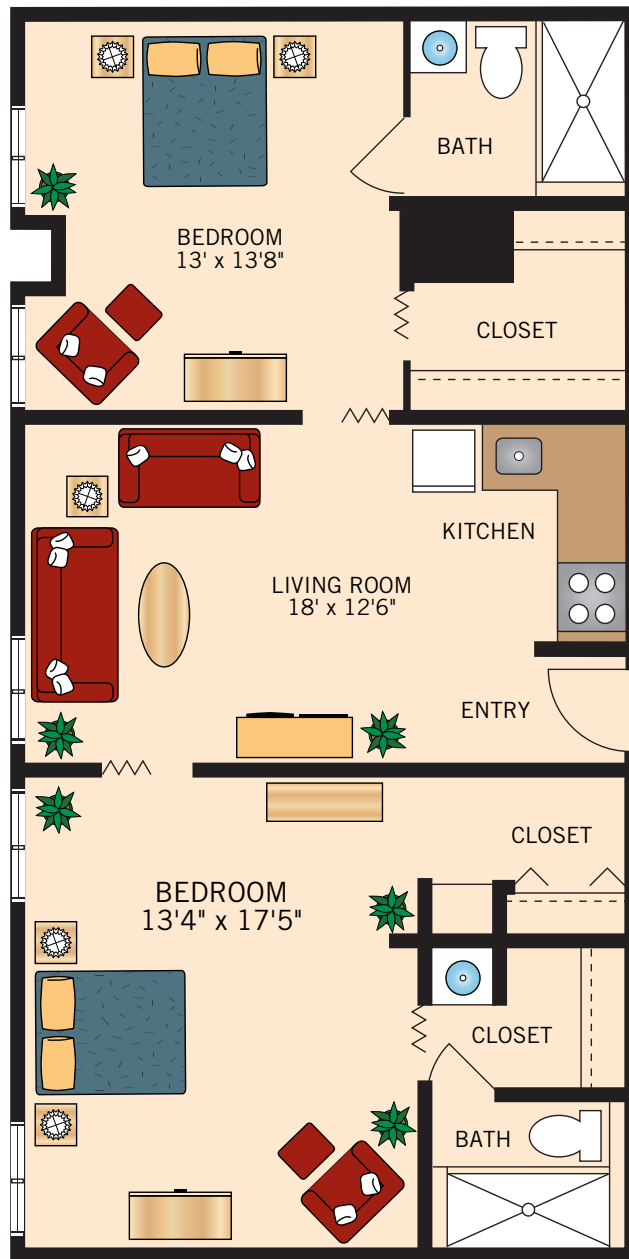

**MT. VERNON
STUDIO**

357 Square Feet

Floor plans are not to scale and are shown for comparative purposes only.
Actual apartment floor plans may have minor variations.

MONTICELLO STUDIO

404 Square Feet

Floor plans are not to scale and are shown for comparative purposes only.
Actual apartment floor plans may have minor variations.

WASHINGTON
ONE BEDROOM
524 Square Feet

Floor plans are not to scale and are shown for comparative purposes only.
Actual apartment floor plans may have minor variations.

LINCOLN
ONE BEDROOM
540 Square Feet

Floor plans are not to scale and are shown for comparative purposes only.
Actual apartment floor plans may have minor variations.

JEFFERSON
ONE BEDROOM
717 Square Feet

Floor plans are not to scale and are shown for comparative purposes only.
Actual apartment floor plans may have minor variations.

ALLEGHENY
TWO BEDROOM
823 Square Feet

Floor plans are not to scale and are shown for comparative purposes only.
Actual apartment floor plans may have minor variations.

POTOMAC
TWO BEDROOM
881 Square Feet