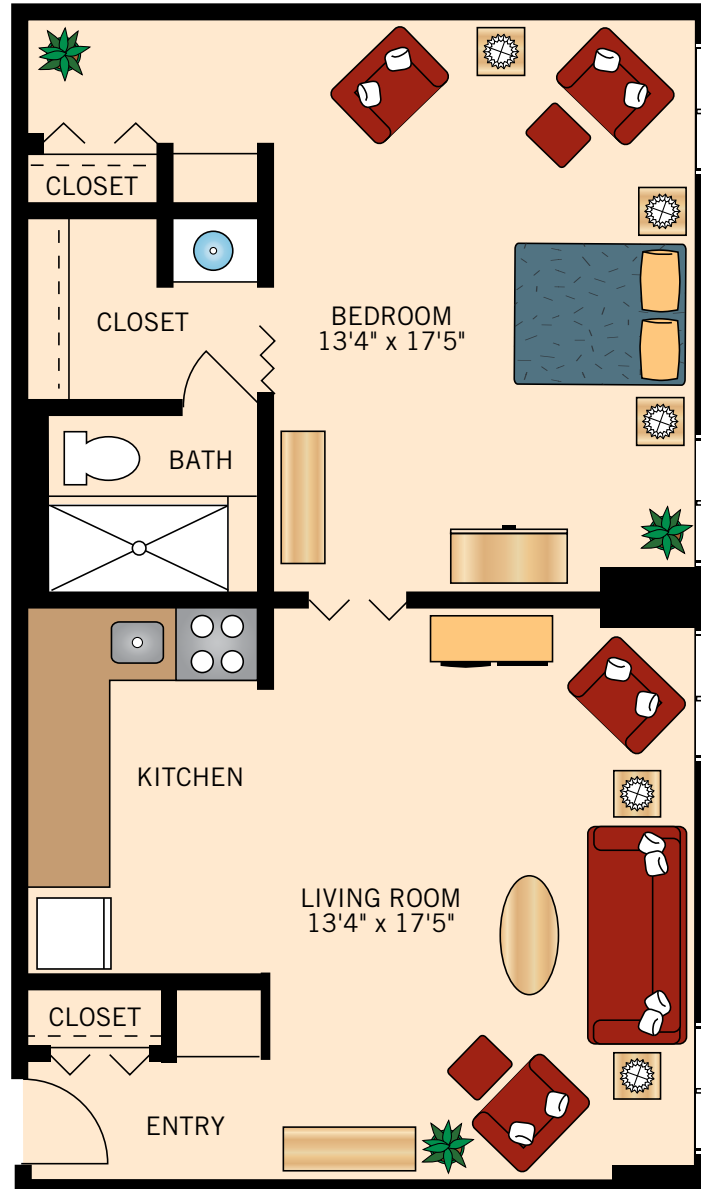

**MT. VERNON
STUDIO**

357 Square Feet

Floor plans are not to scale and are shown for comparative purposes only.
Actual apartment floor plans may have minor variations.

MONTICELLO STUDIO

404 Square Feet

Floor plans are not to scale and are shown for comparative purposes only.
Actual apartment floor plans may have minor variations.

WASHINGTON
ONE BEDROOM
524 Square Feet

Floor plans are not to scale and are shown for comparative purposes only.
Actual apartment floor plans may have minor variations.

LINCOLN
ONE BEDROOM
540 Square Feet

Floor plans are not to scale and are shown for comparative purposes only.
Actual apartment floor plans may have minor variations.

JEFFERSON
ONE BEDROOM
717 Square Feet

Floor plans are not to scale and are shown for comparative purposes only.
Actual apartment floor plans may have minor variations.

ALLEGHENY
TWO BEDROOM
823 Square Feet

Floor plans are not to scale and are shown for comparative purposes only.
Actual apartment floor plans may have minor variations.

POTOMAC
TWO BEDROOM
881 Square Feet