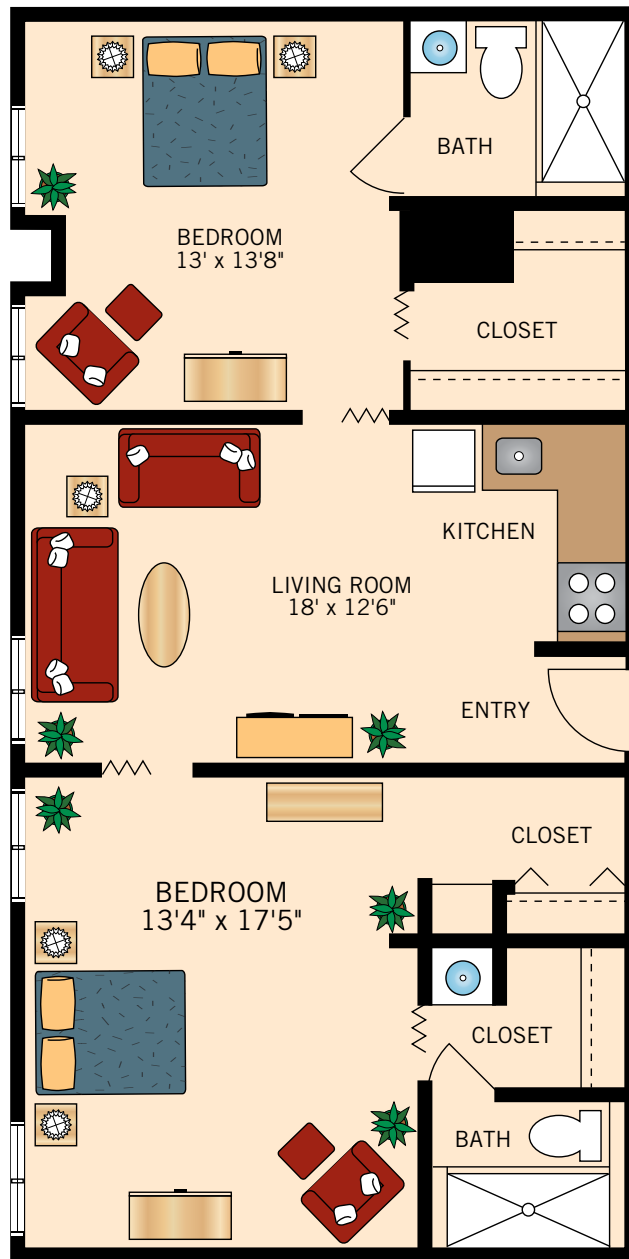

WASHINGTON
ONE BEDROOM
524 Square Feet

Floor plans are not to scale and are shown for comparative purposes only.
Actual apartment floor plans may have minor variations.

LINCOLN
ONE BEDROOM
540 Square Feet

Floor plans are not to scale and are shown for comparative purposes only.
Actual apartment floor plans may have minor variations.

JEFFERSON
ONE BEDROOM
717 Square Feet

Floor plans are not to scale and are shown for comparative purposes only.
Actual apartment floor plans may have minor variations.

ALLEGHENY
TWO BEDROOM
823 Square Feet

Floor plans are not to scale and are shown for comparative purposes only.
Actual apartment floor plans may have minor variations.

POTOMAC
TWO BEDROOM
881 Square Feet

Floor plans are not to scale and are shown for comparative purposes only.
Actual apartment floor plans may have minor variations.

BLUE RIDGE
TWO BEDROOM
932 Square Feet

Floor plans are not to scale and are shown for comparative purposes only.
Actual apartment floor plans may have minor variations.