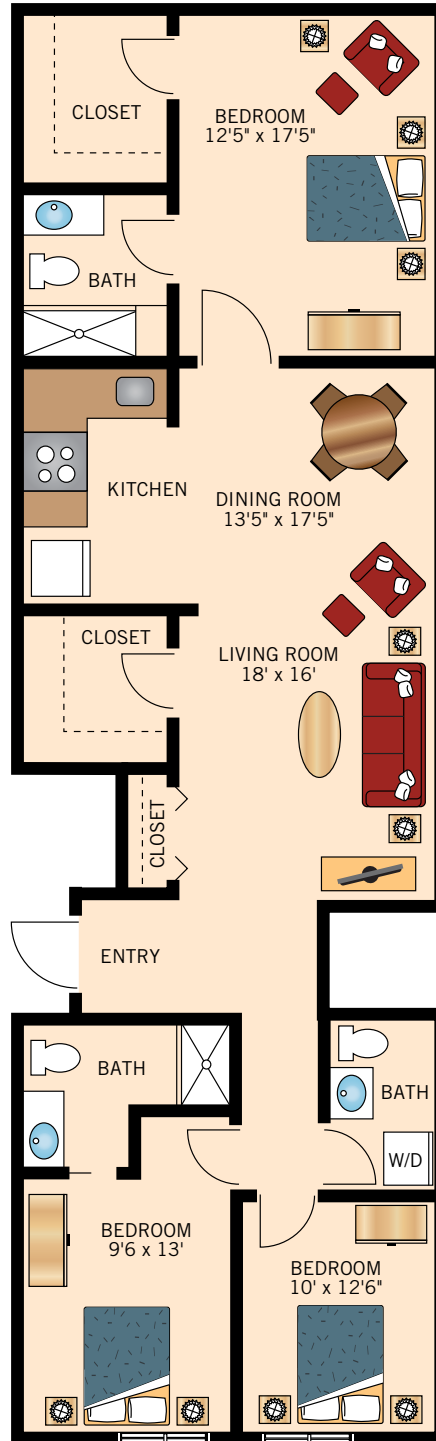

WASHINGTON
ONE BEDROOM
524 Square Feet

Floor plans are not to scale and are shown for comparative purposes only.
Actual apartment floor plans may have minor variations.

LINCOLN
ONE BEDROOM
540 Square Feet

ALLEGHENY
TWO BEDROOM
823 Square Feet

Floor plans are not to scale and are shown for comparative purposes only.
Actual apartment floor plans may have minor variations.

POTOMAC
TWO BEDROOM
881 Square Feet

Floor plans are not to scale and are shown for comparative purposes only.
Actual apartment floor plans may have minor variations.

BLUE RIDGE
TWO BEDROOM
932 Square Feet

Floor plans are not to scale and are shown for comparative purposes only.
Actual apartment floor plans may have minor variations.

CHESAPEAKE
TWO BEDROOM
954 Square Feet

Floor plans are not to scale and are shown for comparative purposes only.
Actual apartment floor plans may have minor variations.

OBAMA
THREE BEDROOM
1,540 Square Feet