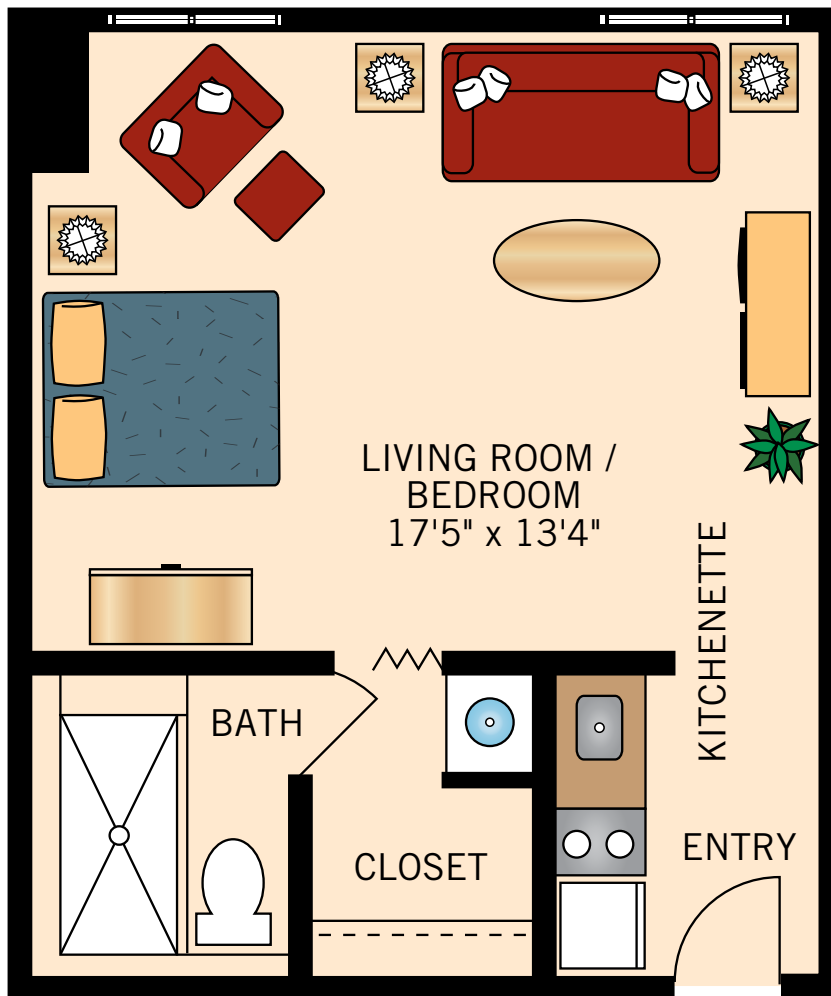

**MT. VERNON
STUDIO**

357 Square Feet

Floor plans are not to scale and are shown for comparative purposes only.
Actual apartment floor plans may have minor variations.

MONTICELLO STUDIO

404 Square Feet

Floor plans are not to scale and are shown for comparative purposes only.
Actual apartment floor plans may have minor variations.

WASHINGTON
ONE BEDROOM
524 Square Feet

Floor plans are not to scale and are shown for comparative purposes only.
Actual apartment floor plans may have minor variations.

LINCOLN
ONE BEDROOM
540 Square Feet

Floor plans are not to scale and are shown for comparative purposes only.
Actual apartment floor plans may have minor variations.

JEFFERSON
ONE BEDROOM
717 Square Feet

Floor plans are not to scale and are shown for comparative purposes only.
Actual apartment floor plans may have minor variations.

ALLEGHENY
TWO BEDROOM
823 Square Feet

Floor plans are not to scale and are shown for comparative purposes only.
Actual apartment floor plans may have minor variations.

POTOMAC
TWO BEDROOM
881 Square Feet