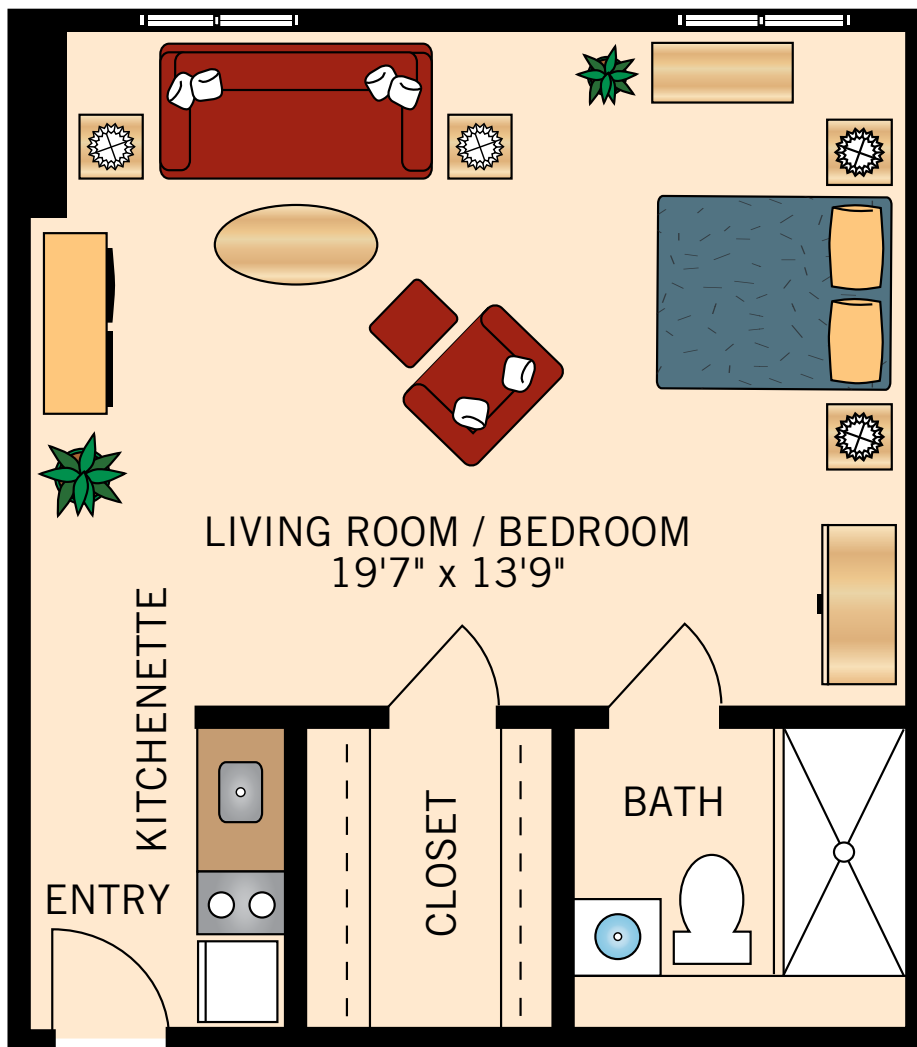

**MT. VERNON
STUDIO**

357 Square Feet

Floor plans are not to scale and are shown for comparative purposes only.
Actual apartment floor plans may have minor variations.

MONTICELLO STUDIO

404 Square Feet

Floor plans are not to scale and are shown for comparative purposes only.
Actual apartment floor plans may have minor variations.

WASHINGTON
ONE BEDROOM
524 Square Feet

Floor plans are not to scale and are shown for comparative purposes only.
Actual apartment floor plans may have minor variations.

LINCOLN
ONE BEDROOM
540 Square Feet

Floor plans are not to scale and are shown for comparative purposes only.
Actual apartment floor plans may have minor variations.

JEFFERSON
ONE BEDROOM
717 Square Feet

Floor plans are not to scale and are shown for comparative purposes only.
Actual apartment floor plans may have minor variations.

ALLEGHENY
TWO BEDROOM
823 Square Feet

Floor plans are not to scale and are shown for comparative purposes only.
Actual apartment floor plans may have minor variations.

POTOMAC
TWO BEDROOM
881 Square Feet