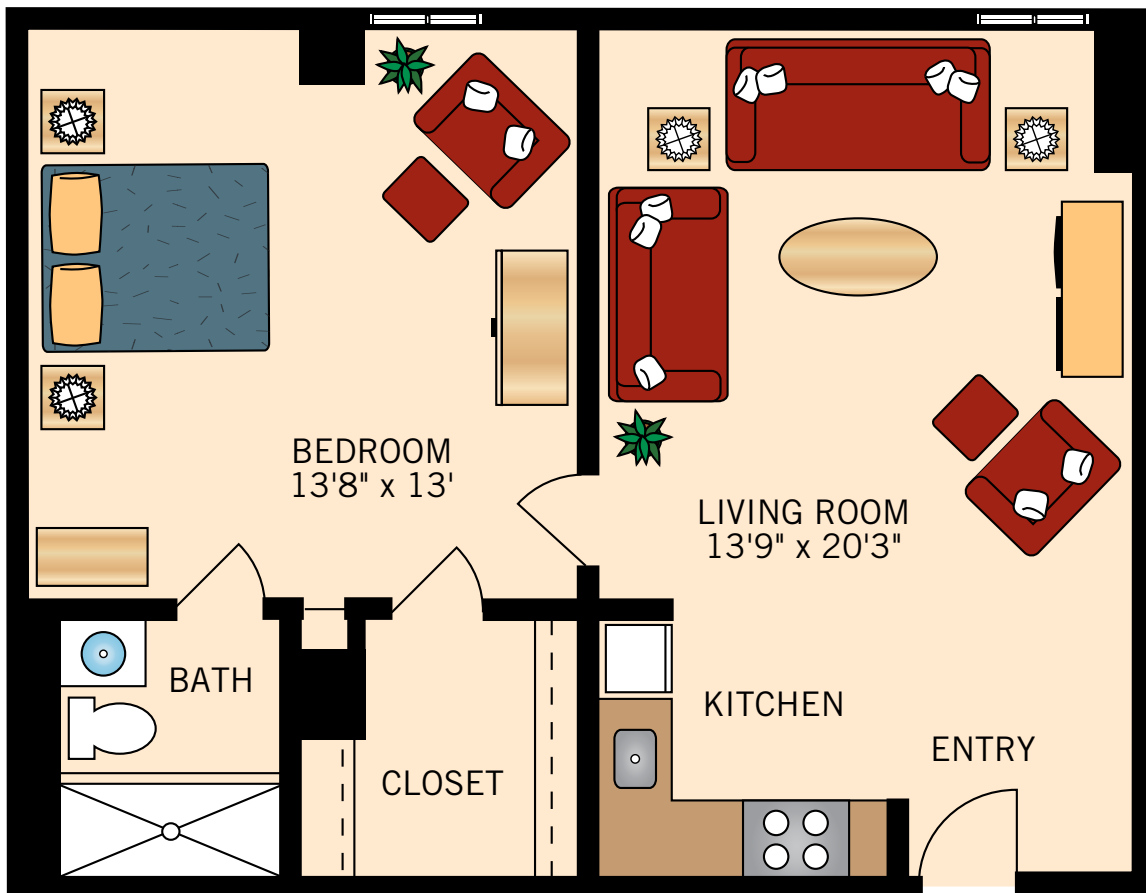

**MT. VERNON
STUDIO**

357 Square Feet

Floor plans are not to scale and are shown for comparative purposes only.
Actual apartment floor plans may have minor variations.

MONTICELLO STUDIO

404 Square Feet

Floor plans are not to scale and are shown for comparative purposes only.
Actual apartment floor plans may have minor variations.

WASHINGTON
ONE BEDROOM
524 Square Feet

Floor plans are not to scale and are shown for comparative purposes only.
Actual apartment floor plans may have minor variations.

LINCOLN
ONE BEDROOM
540 Square Feet

Floor plans are not to scale and are shown for comparative purposes only.
Actual apartment floor plans may have minor variations.

JEFFERSON
ONE BEDROOM
717 Square Feet

Floor plans are not to scale and are shown for comparative purposes only.
Actual apartment floor plans may have minor variations.

ALLEGHENY
TWO BEDROOM
823 Square Feet

Floor plans are not to scale and are shown for comparative purposes only.
Actual apartment floor plans may have minor variations.

POTOMAC
TWO BEDROOM
881 Square Feet