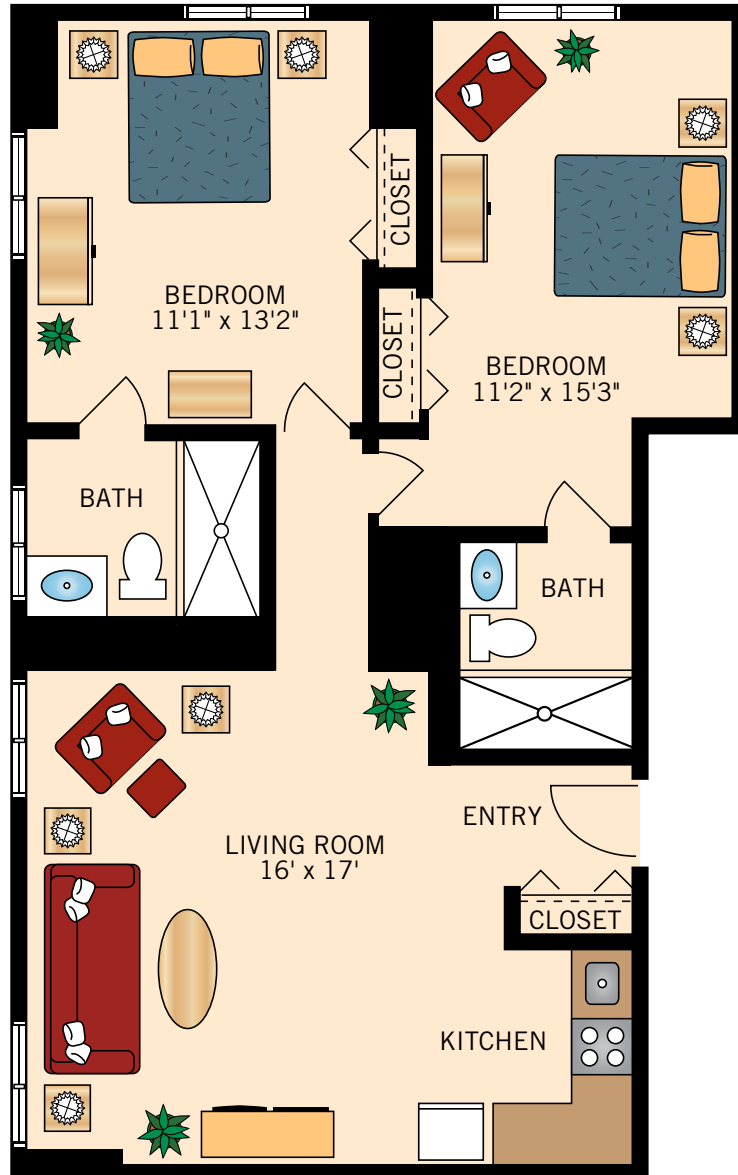

**MT. VERNON
STUDIO**

357 Square Feet

Floor plans are not to scale and are shown for comparative purposes only.
Actual apartment floor plans may have minor variations.

MONTICELLO STUDIO

404 Square Feet

Floor plans are not to scale and are shown for comparative purposes only.
Actual apartment floor plans may have minor variations.

WASHINGTON
ONE BEDROOM
524 Square Feet

Floor plans are not to scale and are shown for comparative purposes only.
Actual apartment floor plans may have minor variations.

LINCOLN
ONE BEDROOM
540 Square Feet

Floor plans are not to scale and are shown for comparative purposes only.
Actual apartment floor plans may have minor variations.

JEFFERSON
ONE BEDROOM
717 Square Feet

Floor plans are not to scale and are shown for comparative purposes only.
Actual apartment floor plans may have minor variations.

ALLEGHENY
TWO BEDROOM
823 Square Feet

Floor plans are not to scale and are shown for comparative purposes only.
Actual apartment floor plans may have minor variations.

POTOMAC
TWO BEDROOM
881 Square Feet