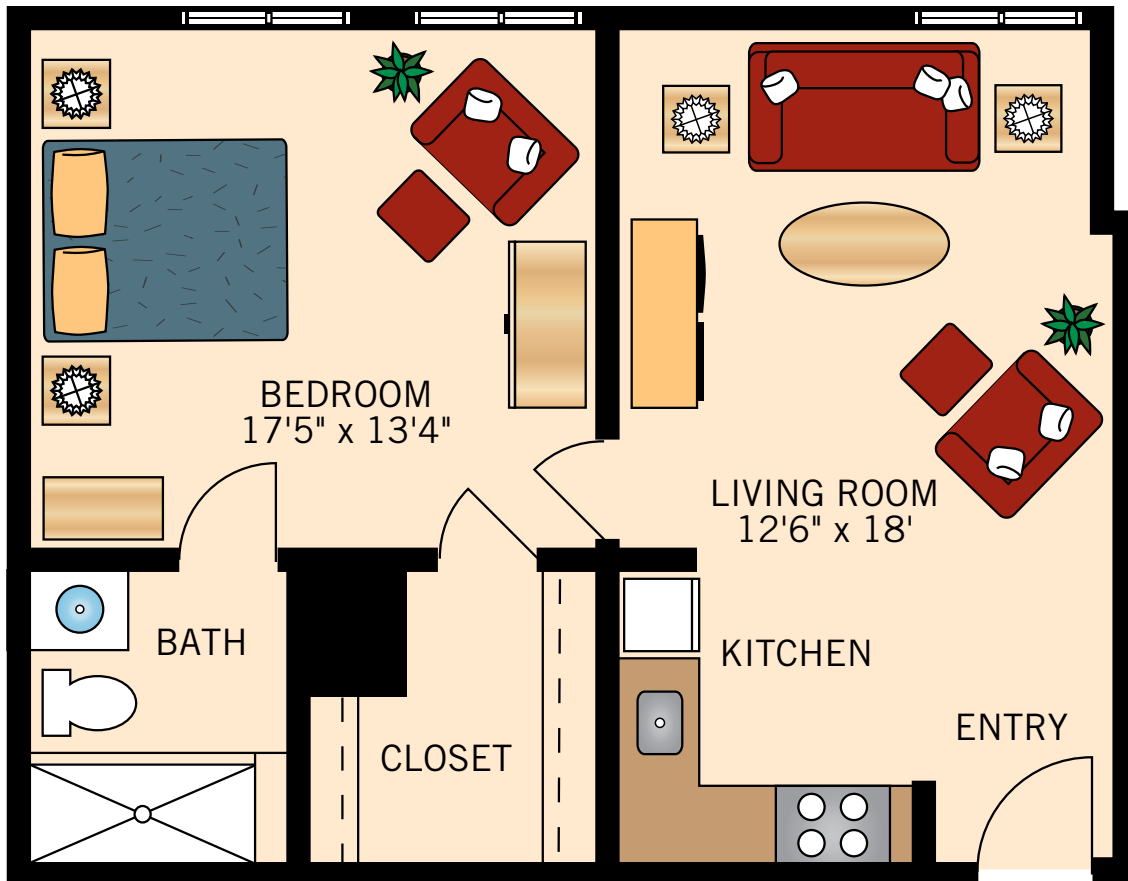

**MT. VERNON
STUDIO**

357 Square Feet

Floor plans are not to scale and are shown for comparative purposes only.
Actual apartment floor plans may have minor variations.

MONTICELLO STUDIO

404 Square Feet

Floor plans are not to scale and are shown for comparative purposes only.
Actual apartment floor plans may have minor variations.

WASHINGTON
ONE BEDROOM
524 Square Feet

Floor plans are not to scale and are shown for comparative purposes only.
Actual apartment floor plans may have minor variations.

LINCOLN
ONE BEDROOM
540 Square Feet

Floor plans are not to scale and are shown for comparative purposes only.
Actual apartment floor plans may have minor variations.

JEFFERSON
ONE BEDROOM
717 Square Feet

Floor plans are not to scale and are shown for comparative purposes only.
Actual apartment floor plans may have minor variations.

ALLEGHENY
TWO BEDROOM
823 Square Feet

Floor plans are not to scale and are shown for comparative purposes only.
Actual apartment floor plans may have minor variations.

POTOMAC
TWO BEDROOM
881 Square Feet