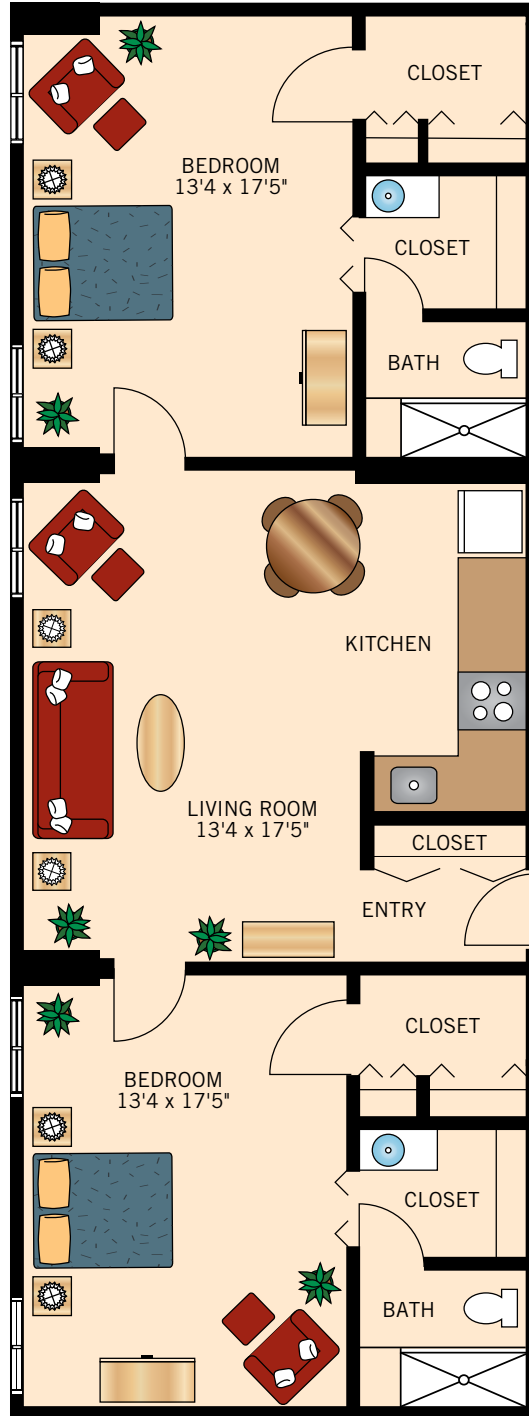

CHESAPEAKE
TWO BEDROOM
954 Square Feet

Floor plans are not to scale and are shown for comparative purposes only.
Actual apartment floor plans may have minor variations.