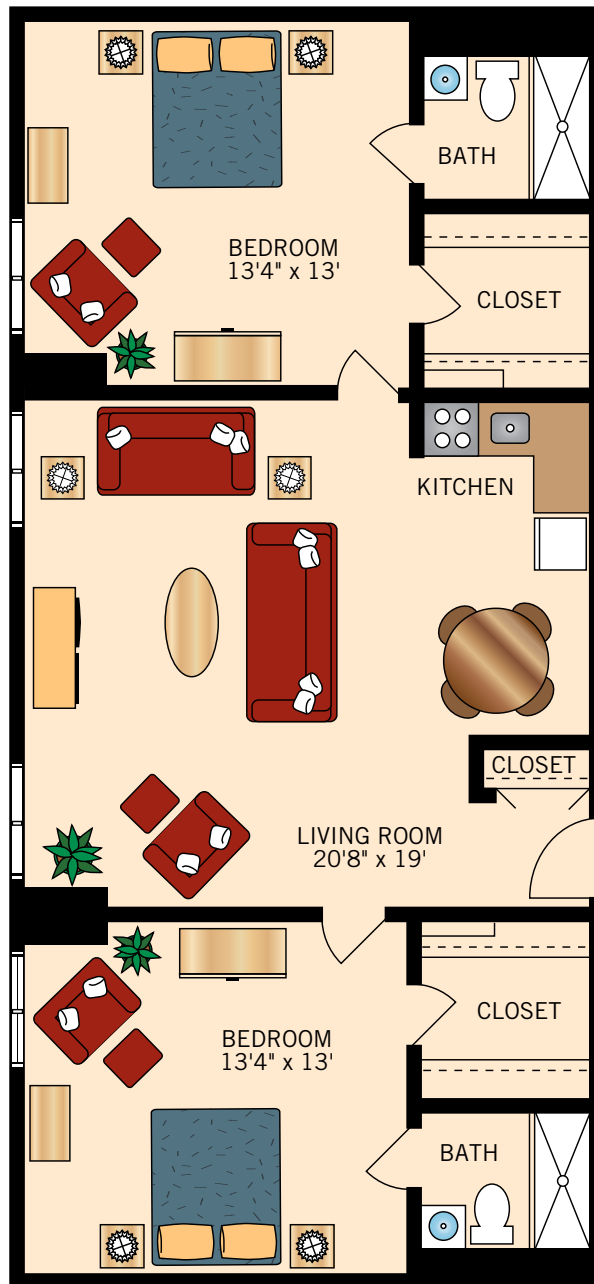

WASHINGTON
ONE BEDROOM
524 Square Feet

Floor plans are not to scale and are shown for comparative purposes only.
Actual apartment floor plans may have minor variations.

LINCOLN
ONE BEDROOM
540 Square Feet

Floor plans are not to scale and are shown for comparative purposes only.
Actual apartment floor plans may have minor variations.

JEFFERSON
ONE BEDROOM
717 Square Feet

Floor plans are not to scale and are shown for comparative purposes only.
Actual apartment floor plans may have minor variations.

ALLEGHENY
TWO BEDROOM
823 Square Feet

Floor plans are not to scale and are shown for comparative purposes only.
Actual apartment floor plans may have minor variations.

POTOMAC
TWO BEDROOM
881 Square Feet

Floor plans are not to scale and are shown for comparative purposes only.
Actual apartment floor plans may have minor variations.

BLUE RIDGE
TWO BEDROOM
932 Square Feet

Floor plans are not to scale and are shown for comparative purposes only.
Actual apartment floor plans may have minor variations.